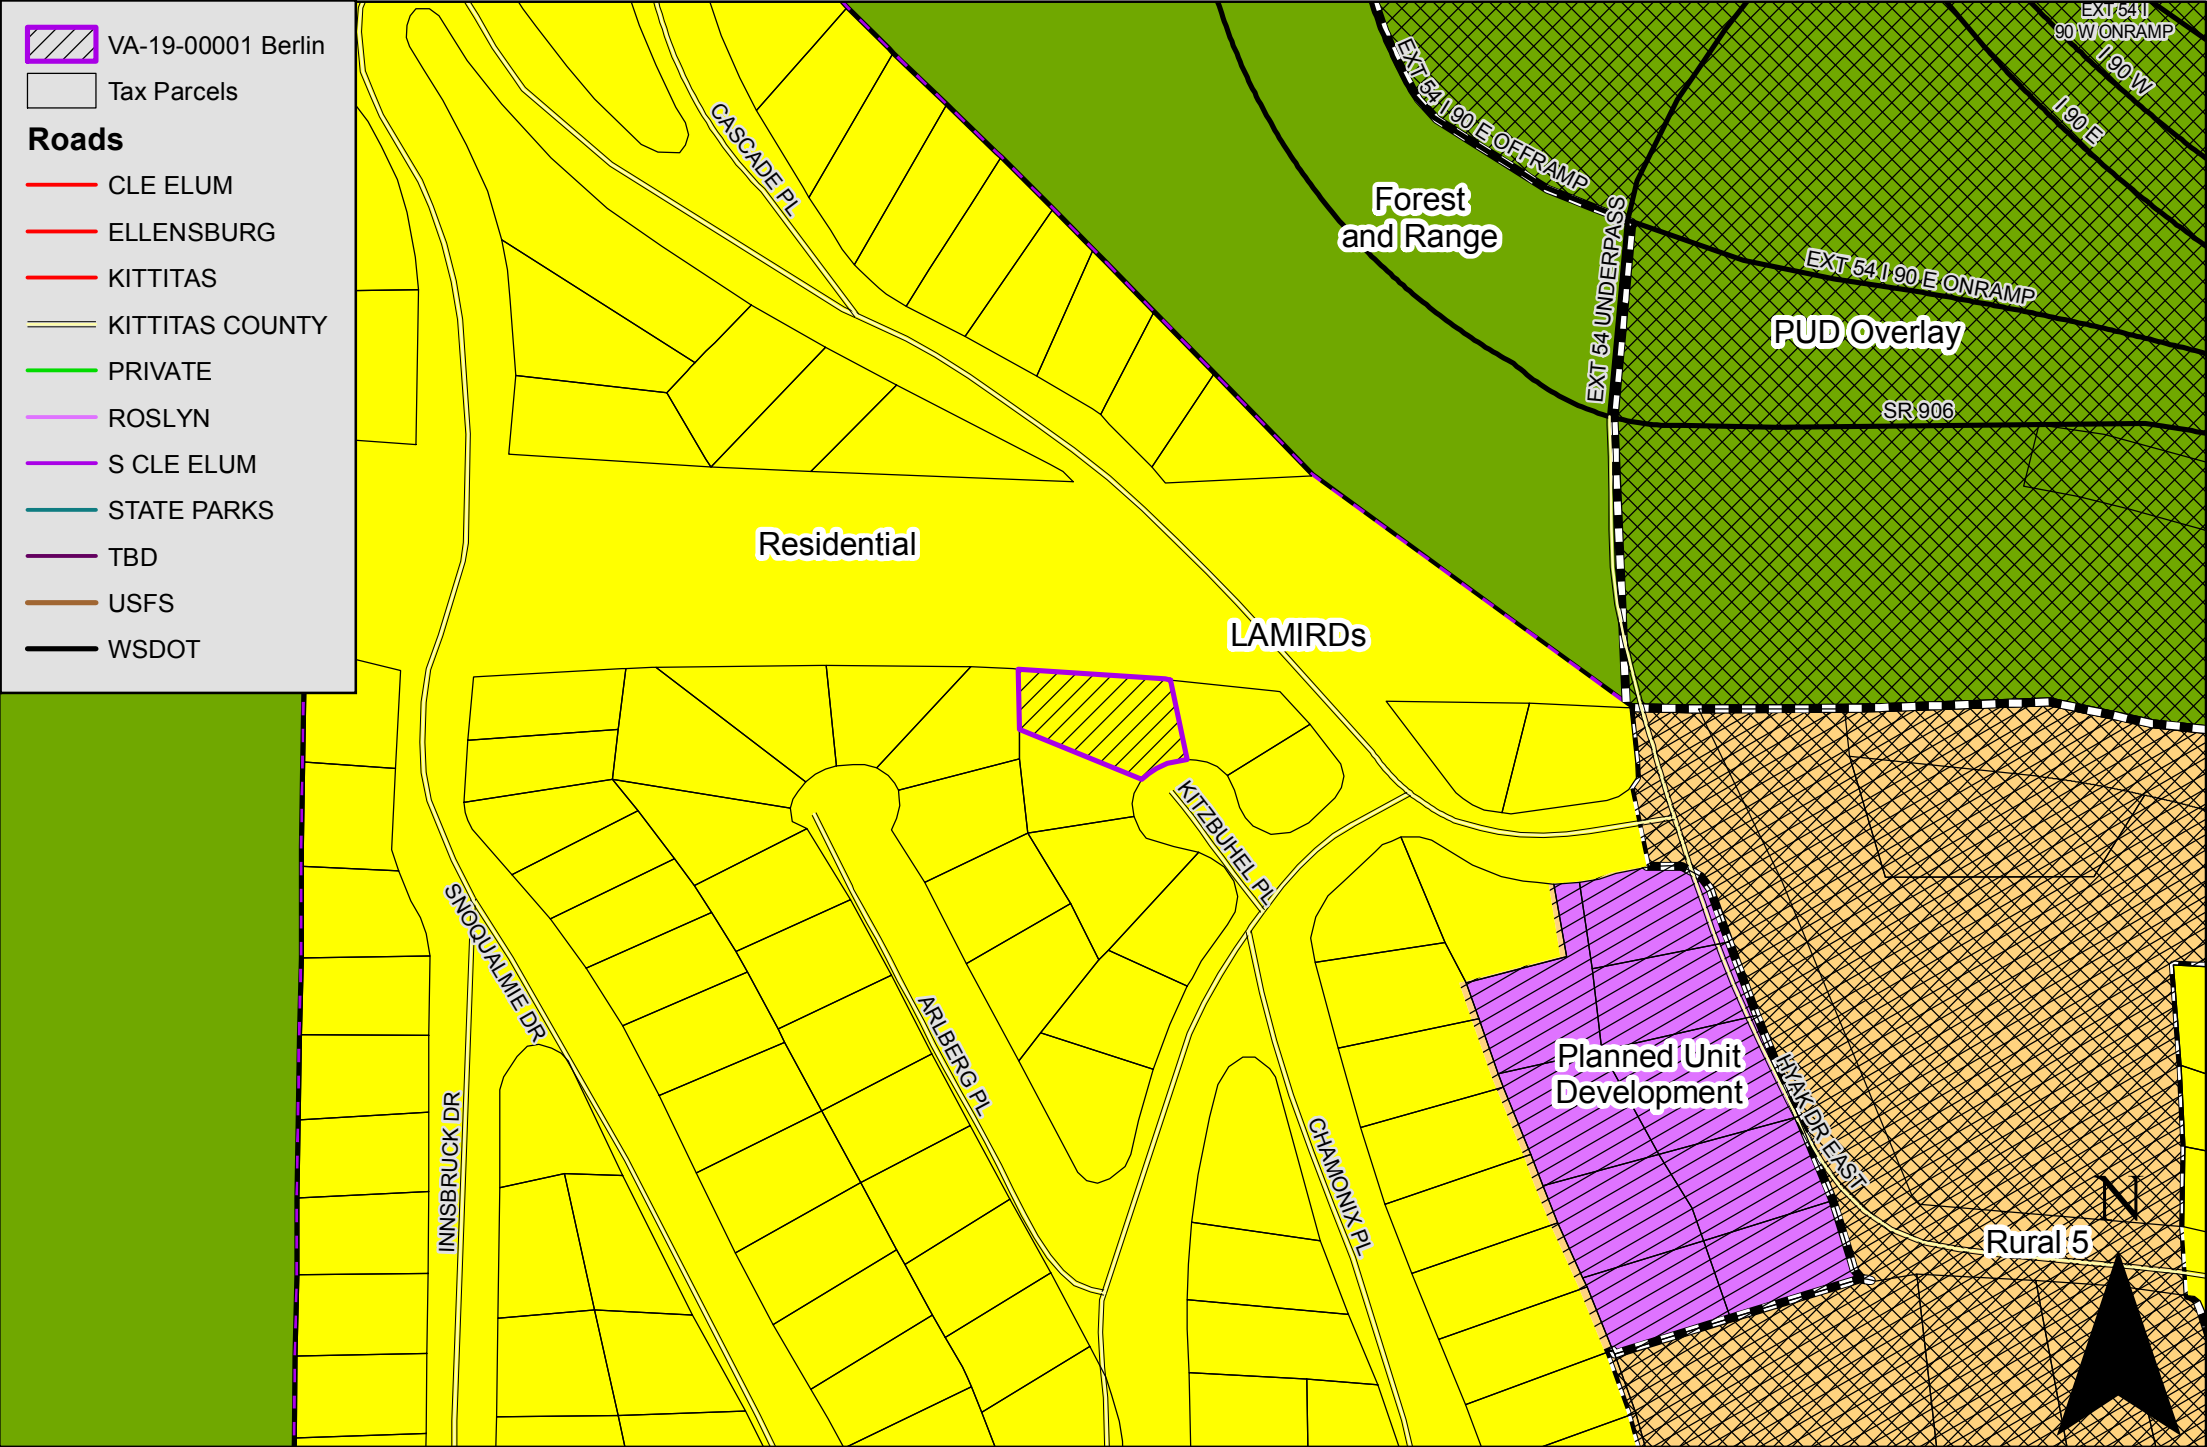

VA-19-00001 Berlin

- VA-19-00001 Berlin
- Tax Parcels
- Roads**
- CLE ELUM
- ELLENSBURG
- KITTITAS
- KITTITAS COUNTY
- PRIVATE
- ROSLYN
- S CLE ELUM
- STATE PARKS
- TBD
- USFS
- WSDOT

1:2,000

Zoning